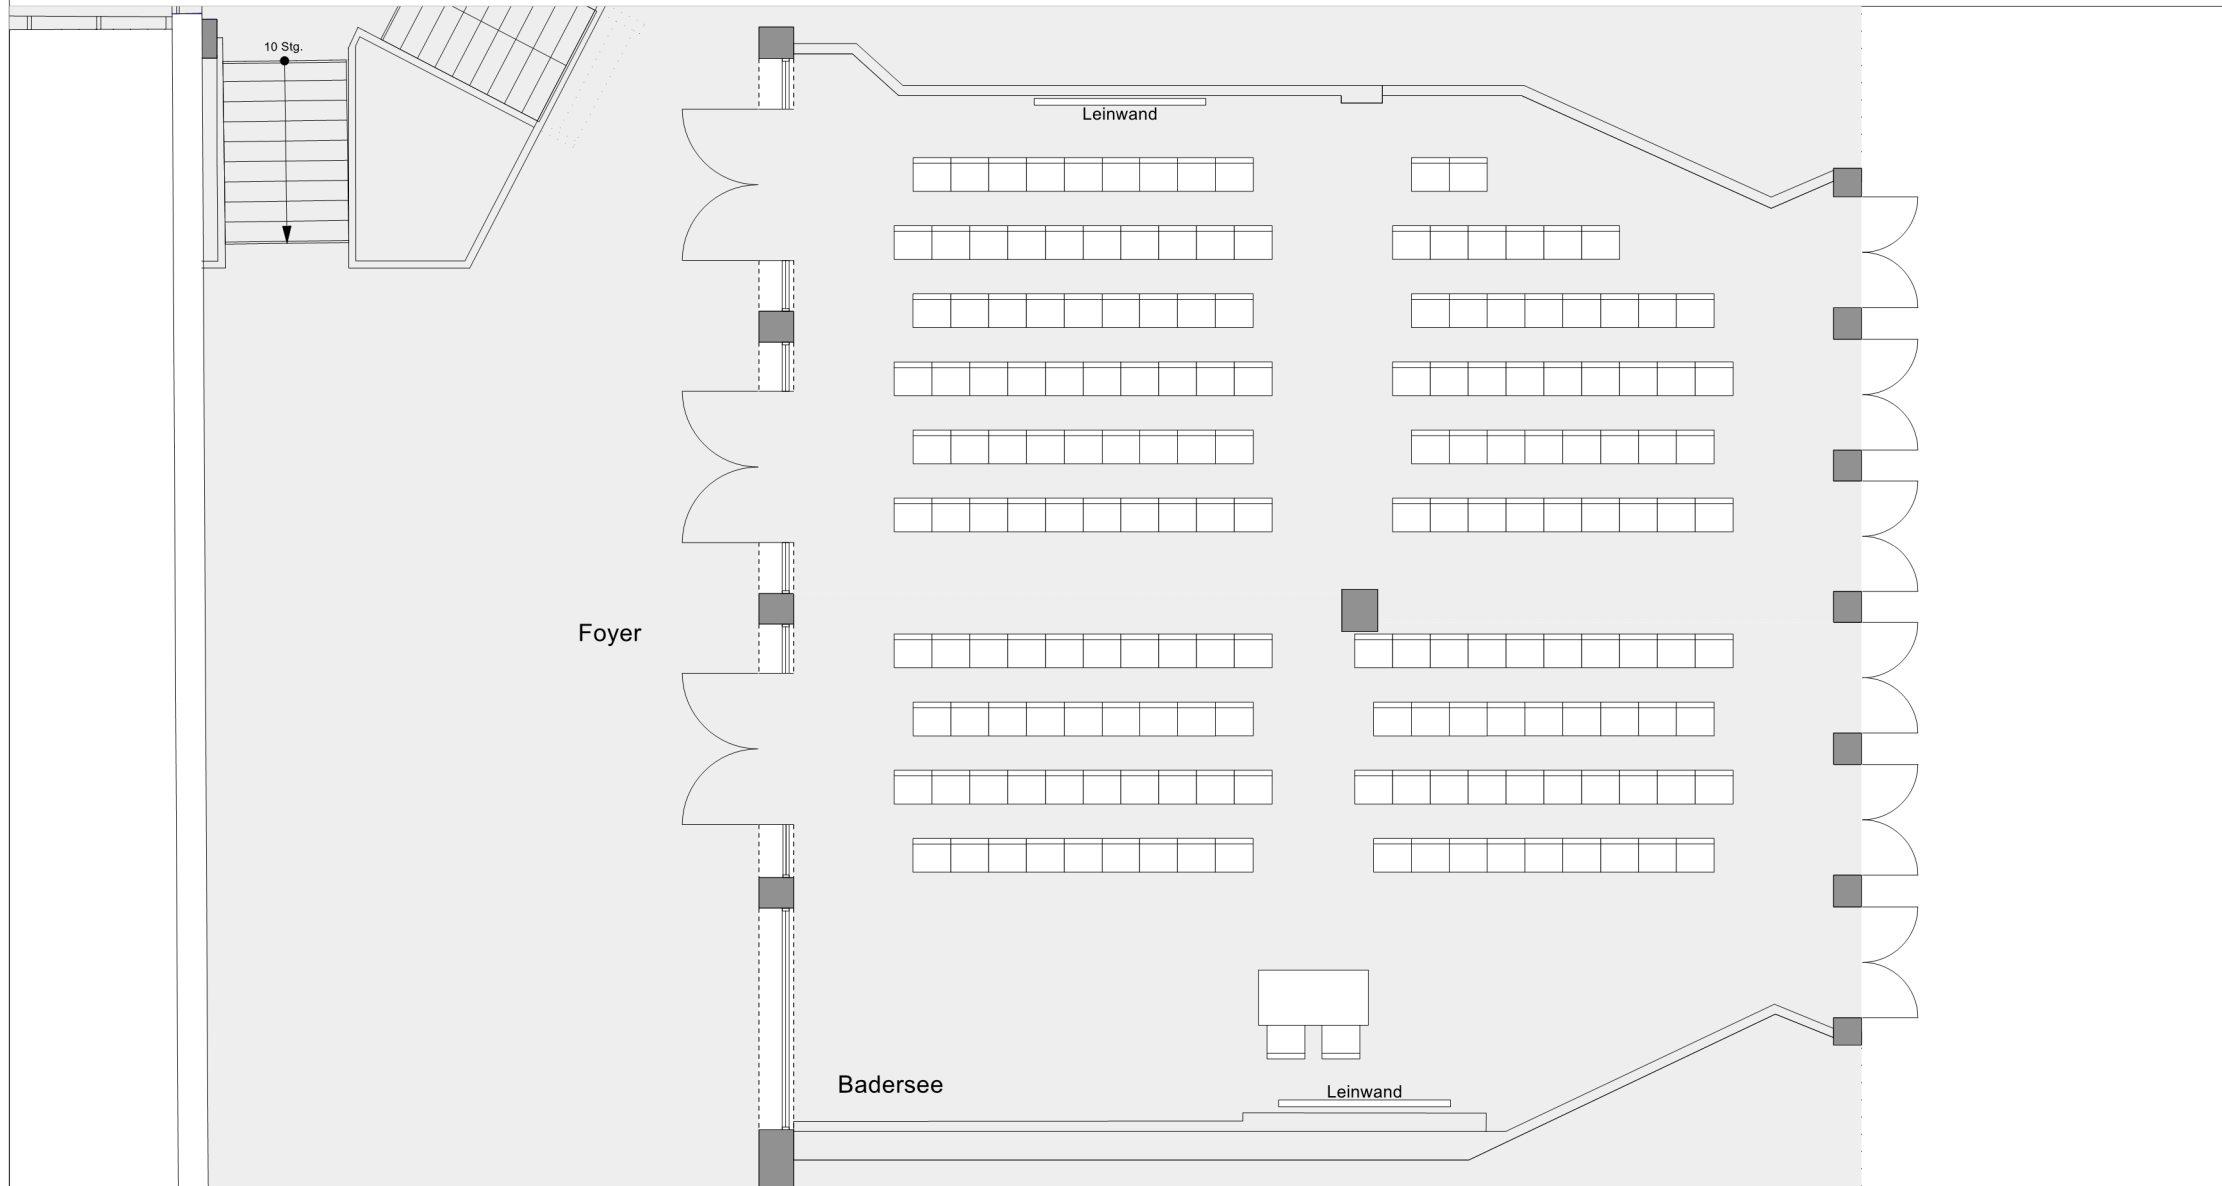

HOTEL AM BADERSEE
ZUGSPITZDORF GRAINAU

Floor:
Seehaus

Room:
Badersee

Setup:
Row seating

Persons:
200 Persons

Dream away, breathe in the atmosphere, be inspired and indulge your senses.
Welcome to Hotel am Badersee.